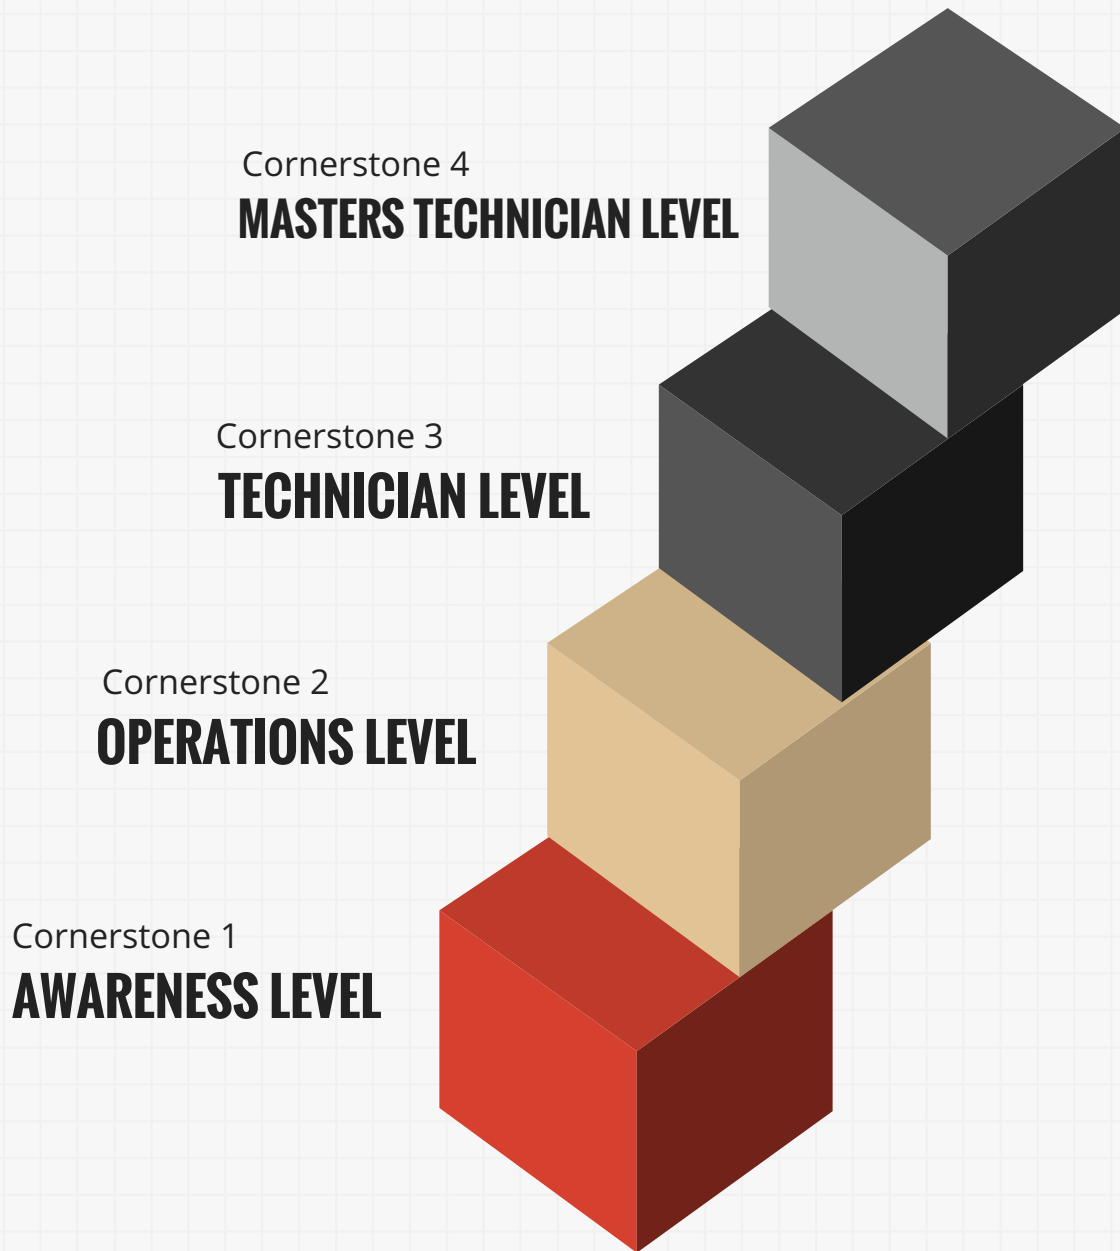

RIGGING LAB ACADEMY

MASTERS ROADMAP BLUEPRINT

**CORNERSTONE 1
AWARENESS**

**CORNERSTONE 2
OPERATIONS**

**CORNERSTONE 3
TECHNICIAN**

**CORNERSTONE 4
MASTERS TECHNICIAN**

The Master's Roadmap Blueprint starts with Cornerstones.

The **Cornerstone** is the first stone set in the construction of a foundation, important since all other stones will be set in reference to this stone, thus determining the position of the entire structure.

In architecture, this stone is considered sacred. The Cornerstone is the prominent location of the structure. It sits with an inscription on the stone indicating the use, architect or story of the building and thus the stone.

The Cornerstones are set to pull from one another, setting our objectives through the cornerstones to reach the Masters Technician Level.

Awareness is always the place we start from. It doesn't matter where you are at in life.