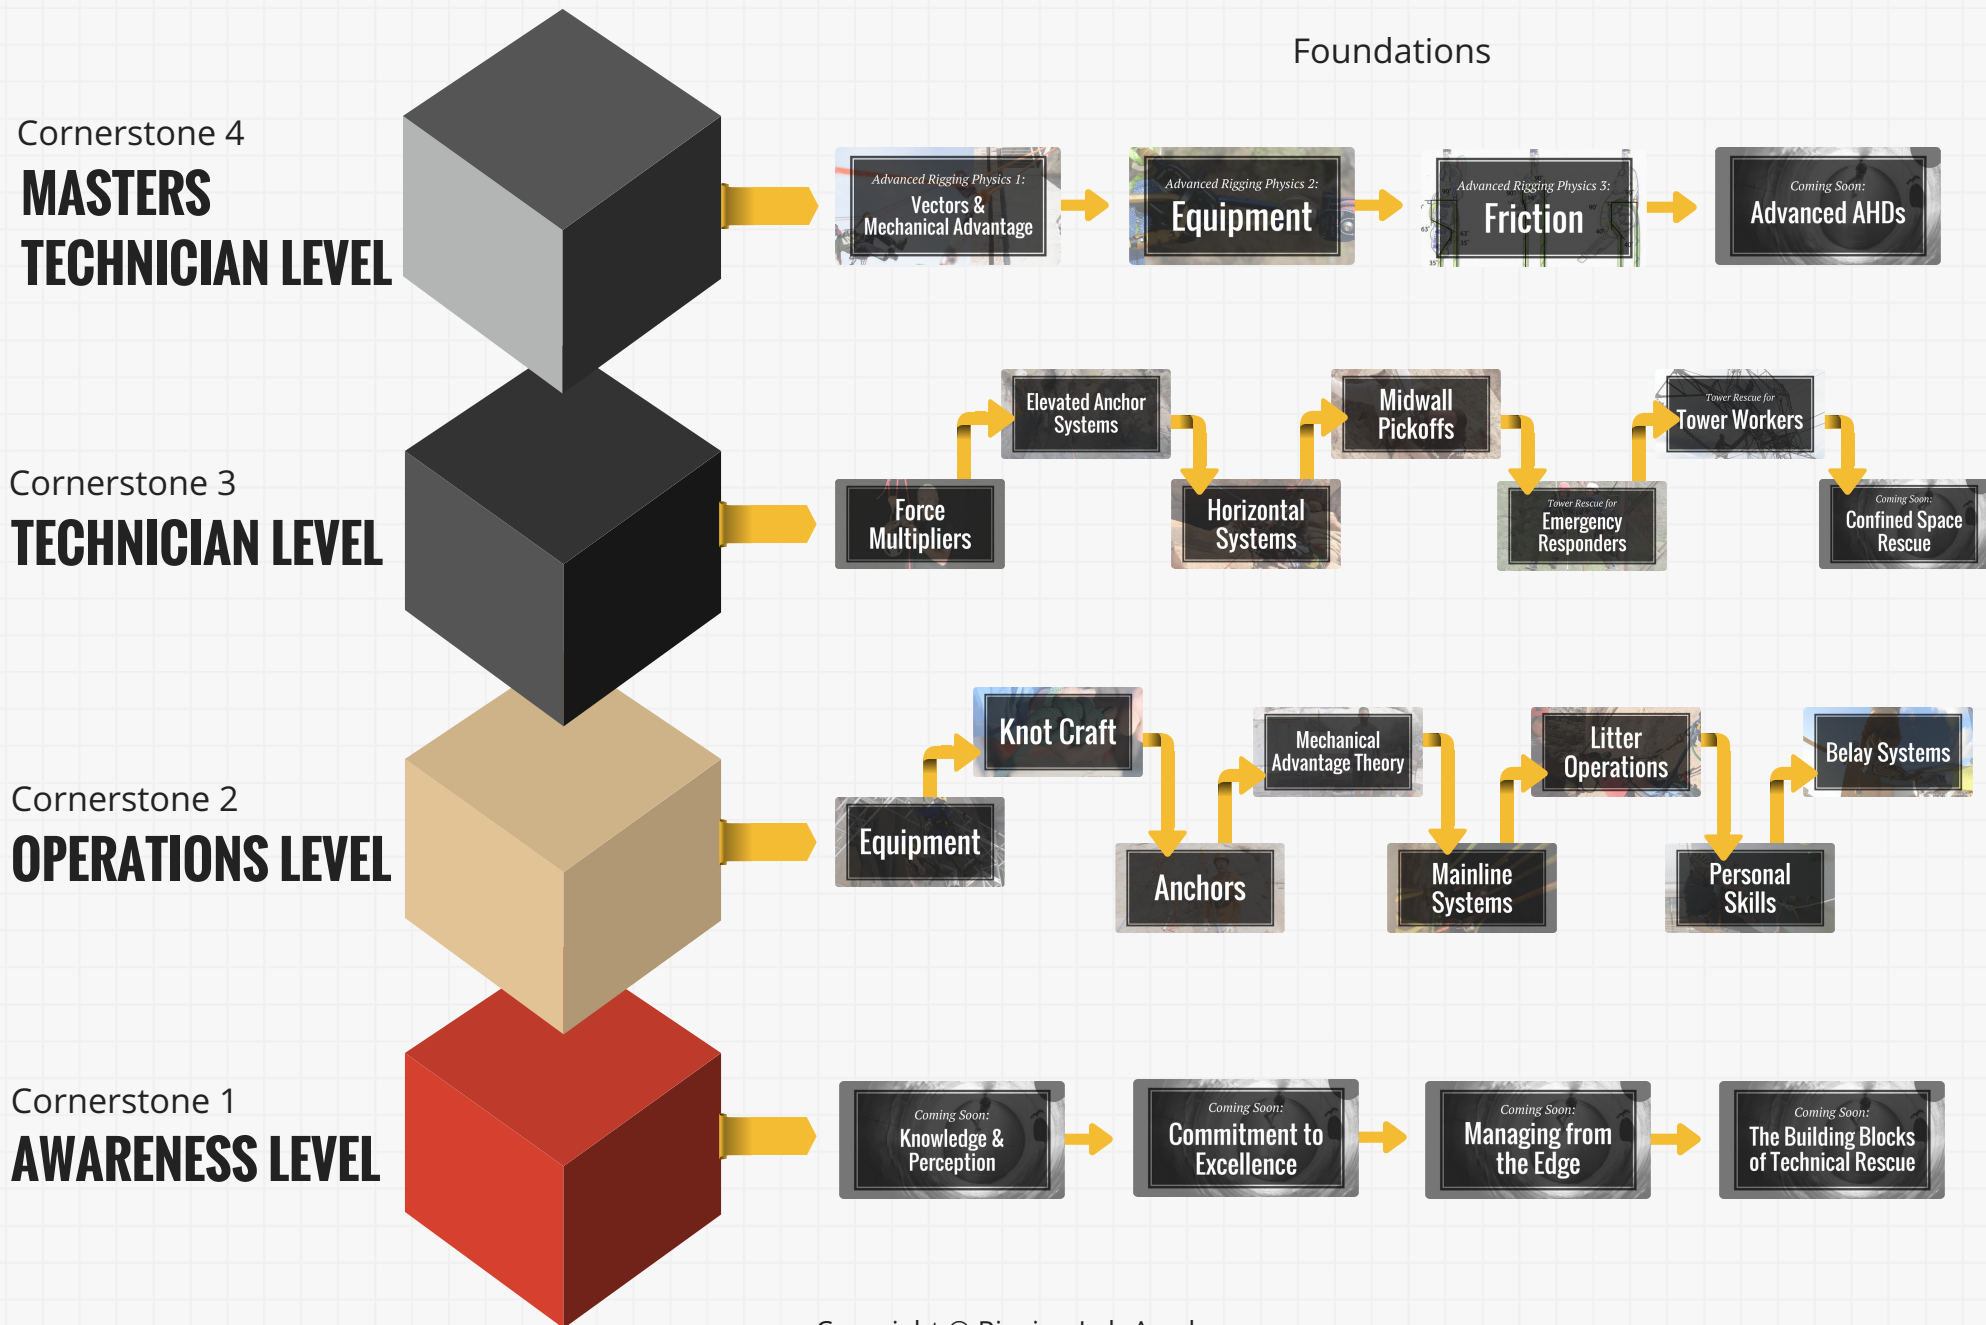

MASTER'S ROADMAP BLUEPRINT